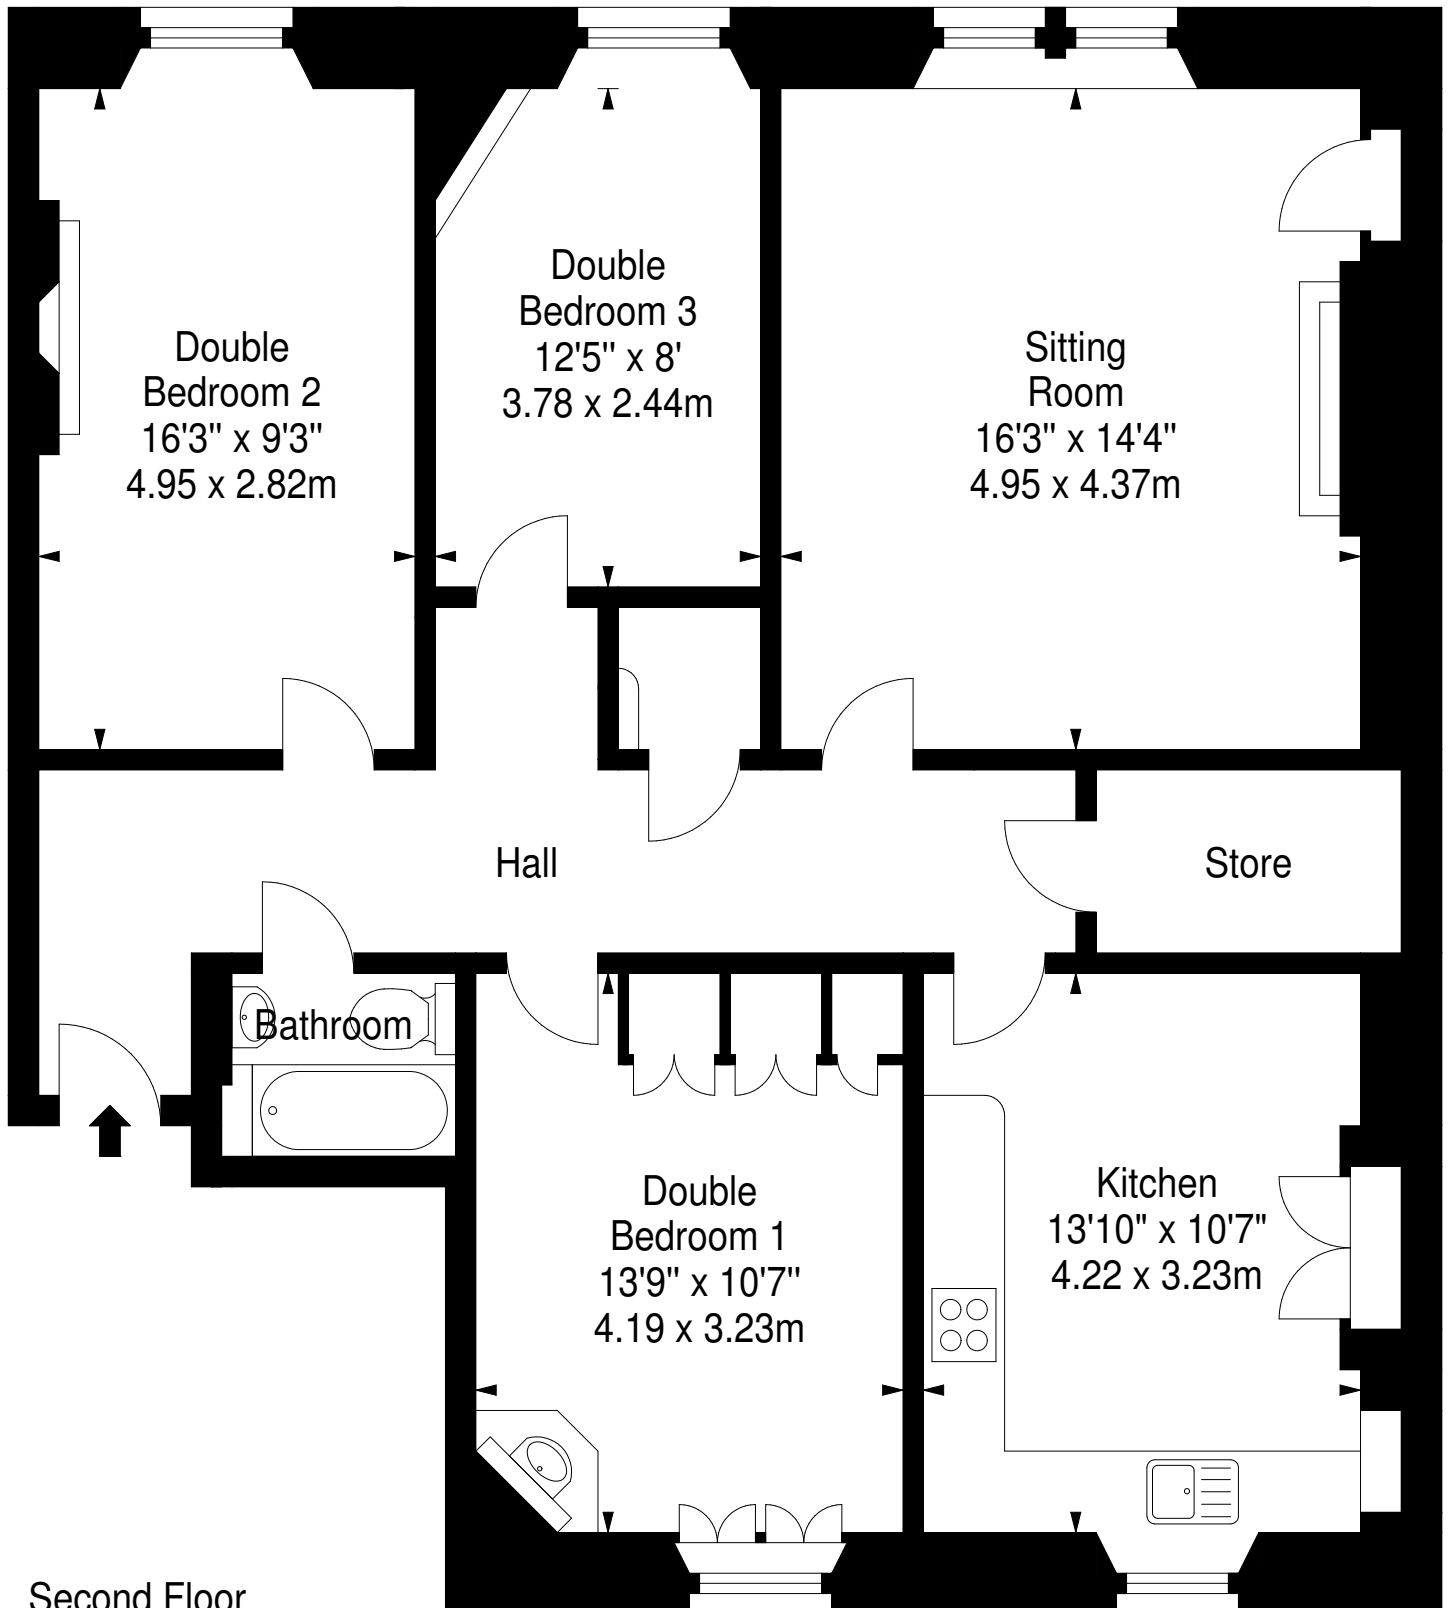

**Roseneath Terrace,
Edinburgh,
Midlothian, EH9 1JS**

Approx. Gross Internal Area
1098 Sq Ft - 102.00 Sq M
For identification only. Not to scale.
© SquareFoot 2018

Second Floor